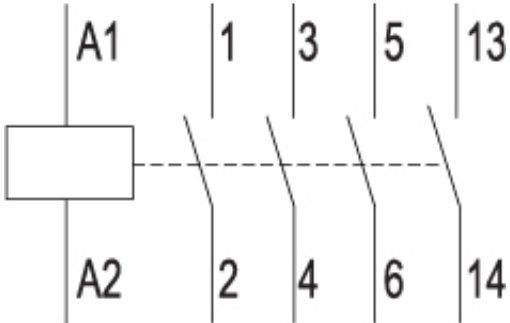

Схема подключения

6.10