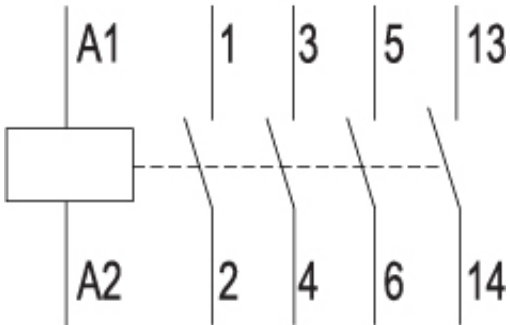

Схема подключения

6.10