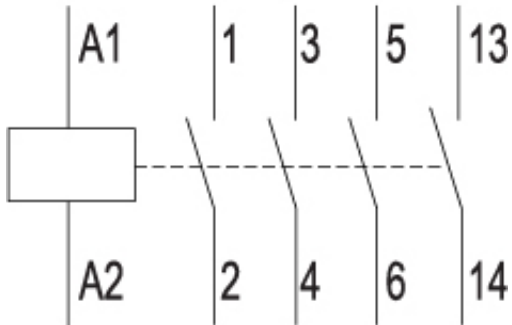

## Габаритные размеры

### 1 Auxiliary switch block

- 1) Minimum clearance from the earthed parts.
- 2) Dimension for the square OFF-button (stroke 3 mm).  
Dimension for the round RESET-button (stroke 2.5 mm) less than 2.5 mm.

## Схема подключения

x.10

x.01